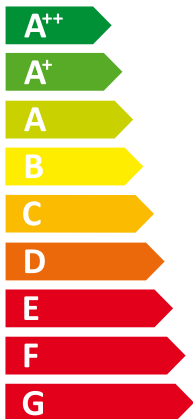

# ENERG

енергия · ενεργεια

Y IJA  
IE IA

I Vaillant

II VWL 62/3 S

A+

A

Two icons showing sound power levels. The top icon shows a speaker inside a house with the value 46 dB. The bottom icon shows a speaker outside a house with the value 45 dB.

A legend for power output levels, consisting of three colored squares with corresponding values: a dark blue square for 6 kW, a medium blue square for 5 kW, and a light blue square for 8 kW.