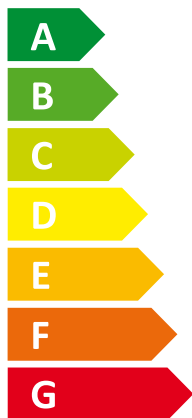

ENERG

енергия · ενεργεια

Y IJA
IE IA

I Vaillant

II VWS 102/3

A⁺⁺

B

Two icons showing sound power levels. The top icon shows a house with a speaker and the text "50 dB". The bottom icon shows a house with a speaker and the text "0 dB".

A legend for power consumption in kW, shown as a rounded rectangle with three colored squares and corresponding text: a dark blue square for "15 kW", a medium blue square for "12 kW", and a light blue square for "13 kW".