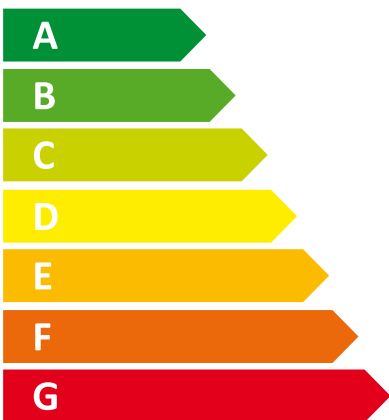

ENERG

енергия · ενεργεια

Y IJA
IE IA

I Vaillant

II aroSTOR VWL B 290/4

Two icons representing sound power level: a speaker icon and a house icon with sound waves. Below the speaker icon is the text "43 dB". Below the house icon is the text "37 dB".

An icon showing a clock face with a coin and an arrow pointing down, symbolizing energy savings or cost reduction.

■ 934	■ 0
■ 816	■ 0
■ 753	■ 0
kWh/annum	GJ/annum

A map of Europe with various regions shaded in different shades of blue, representing energy consumption data across the continent.